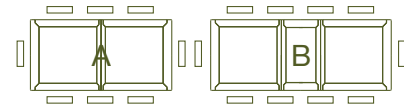

Dining Room Products

Round Extending Table
Dimensions :
A. H773 W1160 D1160mm
B. H773 W1560 D1160mm

Round Pedestal Table
Dimensions :
A. H762 W1100 D1100mm
B. H762 W1500 D1100mm

Extending Table
Dimensions :
A. H773 W1250 D900mm
B. H773 W1650 D900mm

Rectangle Extending Table
Dimensions :
A. H773 W1800 D900mm
B. H773 W2300 D900mm

Dining Room Products

Dining Chair (A)
Dimensions :
H993 W450 D581mm

Dining Chair (B)
Dimensions :
H996 W460 D589mm

Small Sideboard
Dimensions :
H862 W1114 D477mm

Writing Desk
Dimensions :
H760 W1519 D530mm

Pedestal Extending Table
Dimensions :
A. H772 W1810 D1000mm
B. H772 W2310 D1000mm

Oval Extending Table
Dimensions :
A. H770 W1800 D1050mm
B. H770 W2200 D1050mm

Dining Room Products

Corner Glazed Display Top Unit
Dimensions :
H1120 W959 D537mm

Large Glazed Top
Dimensions :
H1092 W1508 D400mm

Large Sideboard
Dimensions :
H862 W1508 D477mm

Corner cupboard
Dimensions :
H840 W959 D537mm