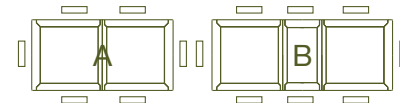

Dining

Dining Room Products

Corner cupboard	Dimensions : H840 W959 D537mm	Pedestal Extending Table	Dimensions : H772 W1810-2310 D1000mm
Corner Glazed Display Top Unit	Dimensions : H1120 W959 D537mm	Rectangle Extending Table	Dimensions : H773 W1800-2300 D900mm
Writing Desk	Dimensions : H760 W1519 D530mm	Extending Table	Dimensions : H773 W1250-1650 D900mm
Small Sideboard	Dimensions : H862 W1114 D477mm	Dining chair	Dimensions : (A) H993 W450 D581mm (B) H996 W460 D589mm
Glazed Display Unit	Dimensions : H1952 W1114 D390mm	Oval Extending Table	Dimensions : H770 W1800-2200 D1050mm
Large Glazed Top	Dimensions : H1092 W1508 D400mm	Round Extending Table	Dimensions : H773 W1160-1560 D1160mm
Large Sideboard	Dimensions : H862 W1508 D477mm	Round Pedestal Table	Dimensions : H762 W1500 D1100mm

Dining Room Products

Round Extending Table
Dimensions :
A. H773 W1160 D1160mm
B. H773 W1560 D1160mm

Round Pedestal Table
Dimensions :
A. H762 W1100 D1100mm
B. H762 W1500 D1100mm

Extending Table
Dimensions :
A. H773 W1250 D900mm
B. H773 W1650 D900mm

Rectangle Extending Table
Dimensions :
A. H773 W1800 D900mm
B. H773 W2300 D900mm

Dining Room Products

Dining Chair (A)
Dimensions :
H993 W450 D581mm

Dining Chair (B)
Dimensions :
H996 W460 D589mm

Small Sideboard
Dimensions :
H862 W1114 D477mm

Writing Desk
Dimensions :
H760 W1519 D530mm

Pedestal Extending Table
Dimensions :
A. H772 W1810 D1000mm
B. H772 W2310 D1000mm

Oval Extending Table
Dimensions :
A. H770 W1800 D1050mm
B. H770 W2200 D1050mm