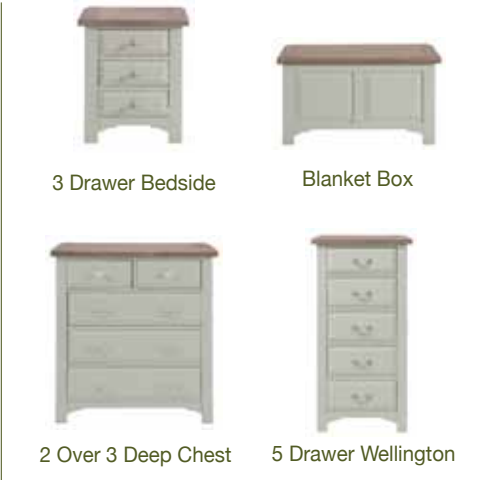

Bedroom Products

3' High Foot End Bed	Dimensions : H1020 W1064 D2105mm	Double Wardrobe with Drawer	Dimensions : H1952 W1142 D591mm
4'6" High Foot End Bed	Dimensions : H1020 W1522 D2130mm	Triple Wardrobe with Drawer	Dimensions : H1952 W1607 D591mm
5' High Foot End Bed	Dimensions : H1020 W1674 D2207mm	Full Hanging Wardrobe	Dimensions : H1952 W1142 D591mm
Blanket Box	Dimensions : H515 W910 D470mm	2 Over 3 Deep Chest	Dimensions : H1006 W970 D430mm
Stool	Dimensions : H420 W450 D340mm	3 over 4 Wide Chest	Dimensions : H790 W1346 D430mm
3 Drawer Bedside	Dimensions : H626 W530 D405mm	Dressing Table with 3 Drawers	Dimensions : H785 W1170 D430mm
5 Drawer Wellington	Dimensions : H1223 W630 D430mm	Vanity Mirror	Dimensions : H550 W550 D180mm