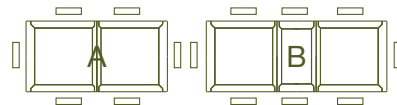

# Dining Room Products

Open Coffee Table	Dimensions : H483 W1200 D600mm	TV Unit	Dimensions : H578 W1400 D437mm
Open Lamp Table	Dimensions : H550 W500 D500mm	Dining Chair	Dimensions : H1060 W480 D570mm
Small Sideboard	Dimensions : H851 W988 D465mm	Round Table	Dimensions : H770 W1100-1450 D1100mm
Large Sideboard	Dimensions : H851 W1316 D465mm	Extending Dining Table	Dimensions : H783 W1250-1650 D900mm
Display Unit Top	Dimensions : H1115 W1338 D386mm	Console Table	Dimensions : H810 W1060 D377mm
2 Door Glazed Unit	Dimensions : H1945 W902 D380mm	Nest Of Tables	Dimensions : (L) H530 W650 D422mm (M) H420 W470 D362mm (S) H310 W290 D290mm
Large Sideboard Top	Dimensions : H1115 W1336 D347mm		

## Dining Room Products

Dining Chair  
Dimensions :  
H1060 W480 D570mm

Nest Of Tables  
Dimensions :  
(L) H530 W650 D422mm  
(M) H420 W470 D362mm  
(S) H310 W290 D290mm

Round Table  
Dimensions :  
A. H770 W1100 D1100mm  
B. H770 W1450 D1100mm

Extending Dining Table  
Dimensions :  
A. H783 W1250 D900mm  
B. H783 W1650 D900mm

## Dining Room Products

Open Lamp Table  
Dimensions :  
H550 W500 D500mm

Open Coffee Table  
Dimensions :  
H483 W1200 D600mm

TV Unit  
Dimensions :  
H578 W1400 D437mm

Display Unit Top  
Dimensions :  
H1115 W1338 D386mm