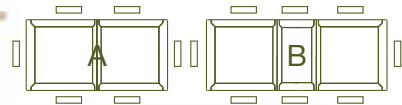

Dining

Dining Room Products

6'6"x3' Bookcase	Dimensions : H2022 W985 D315mm	Small Sideboard	Dimensions : H795 W988 D470mm
Small Console Table	Dimensions : H810 W910 D305mm	Large Sideboard	Dimensions : H865 W1391 D470mm
Storage Coffee Table With Drawer	Dimensions : H531 W1108 D520mm	Corner TV Unit	Dimensions : H558 W1020 D510mm
Coffee Table	Dimensions : H483 W1200 D600mm	Dining Chair PU017	Dimensions : H1035 W460 D572 mm
Display Unit	Dimensions : H1915 W880 D370mm	Nest Of Table	Dimensions : (L)H530 W655 D422mm
Lamp Table	Dimensions : H550 W500 D500mm		(M)H420 W470 D362mm
Small Extending Table	Dimensions : H778 W1250-1650 D900mm		(S)H310 W290 D290mm
4'4"-6'8" Extending Table	Dimensions : H783 W1380 -2030 D900mm		

Dining Room Products

Nest Of Tables
Dimensions :
(L) H530 W650 D422mm
(M) H420 W470 D362mm
(S) H310 W290 D290mm

Small Extending Table
Dimensions :
A. H778 W1250 D900mm
B. H778 W1650 D900mm

4'4"- 6'8" Extending Table
Dimensions :
A. H783 W1380 D900mm
B. H783 W2030 D900mm

Dining Chair PU017
Dimensions :
H1035 W460 D572 mm

Dining Room Products

Lamp Table
Dimensions :
H550 W500 D500mm

Corner TV Unit
Dimensions :
H558 W1020 D510mm

Storage Coffee Table With Drawer
Dimensions :
H531 W1108 D520mm

Small Console Table
Dimensions :
H810 W910 D305mm

Coffee Table
Dimensions :
H483 W1200 D600mm

Dining Room Products

Small Sideboard
Dimensions :
H795 W988 D470mm

Large Sideboard
Dimensions :
H865 W1391 D470mm