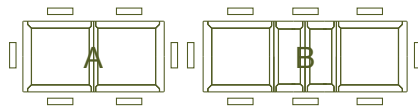

Dining

Dining Room Products

6'6"x3' Bookcase	Dimensions : H2022 W985 D315mm	Small Sideboard	Dimensions : H795 W988 D470mm
Small Console Table	Dimensions : H810 W910 D305mm	Large Sideboard	Dimensions : H865 W1391 D470mm
Storage Coffee Table With Drawer	Dimensions : H531 W1108 D520mm	Corner TV Unit	Dimensions : H558 W1020 D510mm
Coffee Table	Dimensions : H483 W1200 D600mm	Dining Chair PU017	Dimensions : H1035 W460 D572 mm
Display Unit	Dimensions : H1915 W880 D370mm	Nest Of Table	Dimensions : (L)H530 W655 D422mm
Lamp Table	Dimensions : H550 W500 D500mm		(M)H420 W470 D362mm
Small Extending Table	Dimensions : H778 W1250-1650 D900mm		(S)H310 W290 D290mm
4'4"-6'8" Extending Table	Dimensions : H783 W1380 -2030 D900mm		

Dining Room Products

Nest Of Tables
Dimensions :
(L) H530 W650 D422mm
(M) H420 W470 D362mm
(S) H310 W290 D290mm

Small Extending Table
Dimensions :
A. H778 W1250 D900mm
B. H778 W1650 D900mm

4'4"- 6'8" Extending Table
Dimensions :
A. H783 W1380 D900mm
B. H783 W2030 D900mm

Dining Chair PU017
Dimensions :
H1035 W460 D572 mm

Dining Room Products

Lamp Table
Dimensions :
H550 W500 D500mm

Corner TV Unit
Dimensions :
H558 W1020 D510mm

Storage Coffee Table With Drawer
Dimensions :
H531 W1108 D520mm

Small Console Table
Dimensions :
H810 W910 D305mm

Coffee Table
Dimensions :
H483 W1200 D600mm

Dining Room Products

Small Sideboard
Dimensions :
H795 W988 D470mm

Large Sideboard
Dimensions :
H865 W1391 D470mm