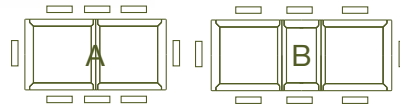

Dining

Dining Room Products

Small Sideboard Top	Dimensions : H1135 W1040 D348mm	Dining Chair AL199-33	Dimensions : H999 W455 D600mm
Small Sideboard	Dimensions : H810 W1044 D440mm	4 Legged Extending Table	Dimensions : H763 W1250-1650 D900mm
Wide Sideboard	Dimensions : H816 W1506 D450mm	Extending Table	Dimensions : H760 W1850-2300 D950mm
Bench	Dimensions : H460 W1460 D370mm		

4 Legged Extending Table

Extending Table

Bench

Small Sideboard Top

Wide Sideboard

Dining Chair AL199-33

Small Sideboard

Dining Room Products

Bench
Dimensions : H460 W1460 D370mm

Dining Chair AL199-33
Dimensions : H999 W455 D600mm

4 Legged Extending Table
Dimensions :
A. H763 W1250 D900mm
B. H763 W1650 D900mm

Wide Sideboard
Dimensions : H816 W1506 D450mm

Small Sideboard Top
Dimensions : H1135 W1040 D348mm

Extending Table
Dimensions :
A. H760 W1380 D950mm
B. H760 W2300 D950mm

Small Sideboard
Dimensions : H810 W1044 D440mm

Living

Living Room Products

Bookcase	Dimensions : H1945 W636 D348mm
Console Table	Dimensions : H800 W1150 D380mm
Coffee Table	Dimensions : H485 W1200 D600mm
Coffee Table With Drawer	Dimensions : H485 W1200 D600mm
Lamp Table	Dimensions : H530 W530 D530mm
TV Unit	Dimensions : H511 W1150 D440mm