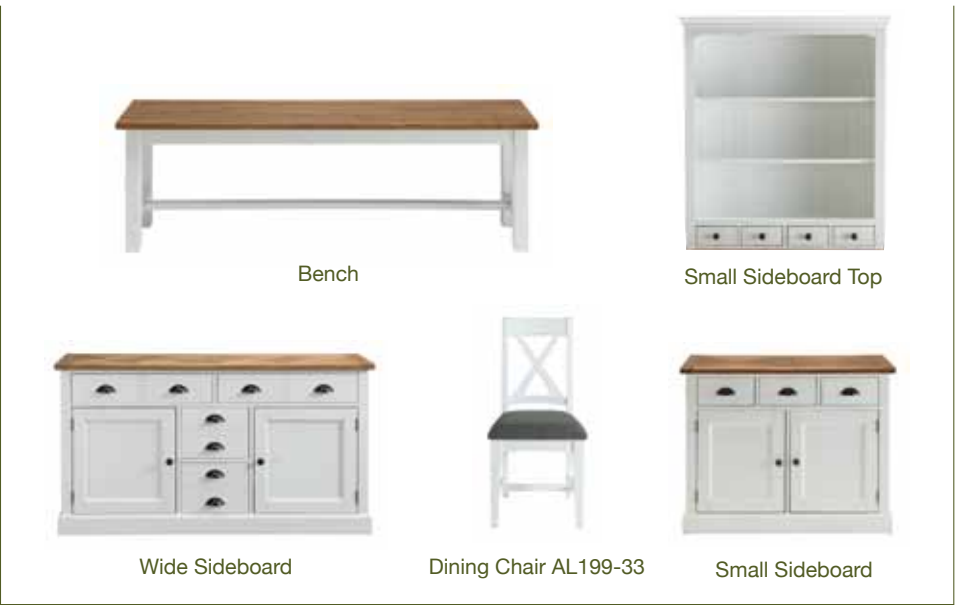

Dining

Dining Room Products

Small Sideboard Top	Dimensions : H1135 W1040 D348mm	Dining Chair AL199-33	Dimensions : H999 W455 D600mm
Small Sideboard	Dimensions : H810 W1044 D440mm	4 Legged Extending Table	Dimensions : H763 W1250-1650 D900mm
Wide Sideboard	Dimensions : H816 W1506 D450mm	Extending Table	Dimensions : H760 W1850-2300 D950mm
Bench	Dimensions : H460 W1460 D370mm		

4 Legged Extending Table

Extending Table

Bench

Small Sideboard Top

Wide Sideboard

Dining Chair AL199-33

Small Sideboard

Dining Room Products

Bench
Dimensions : H460 W1460 D370mm

Dining Chair AL199-33
Dimensions : H999 W455 D600mm

4 Legged Extending Table
Dimensions :
A. H763 W1250 D900mm
B. H763 W1650 D900mm

Wide Sideboard
Dimensions : H816 W1506 D450mm

Small Sideboard Top
Dimensions : H1135 W1040 D348mm

Extending Table
Dimensions :
A. H760 W1380 D950mm
B. H760 W2300 D950mm

Small Sideboard
Dimensions : H810 W1044 D440mm

Living

Living Room Products

Bookcase	Dimensions : H1945 W636 D348mm
Console Table	Dimensions : H800 W1150 D380mm
Coffee Table	Dimensions : H485 W1200 D600mm
Coffee Table With Drawer	Dimensions : H485 W1200 D600mm
Lamp Table	Dimensions : H530 W530 D530mm
TV Unit	Dimensions : H511 W1150 D440mm