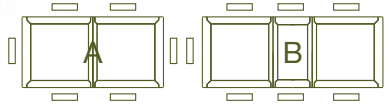

Dining

Dining Room Products

Small Sideboard Top	Dimensions : H1135 W1040 D348mm	Dining Chair AL199-33	Dimensions : H999 W455 D600mm
Small Sideboard	Dimensions : H810 W1044 D440mm	4 Legged Extending Table	Dimensions : H763 W1250-1650 D900mm
Wide Sideboard	Dimensions : H816 W1506 D450mm	Extending Table	Dimensions : H760 W1850-2300 D950mm
Bench	Dimensions : H460 W1460 D370mm		

4 Legged Extending Table

Extending Table

Bench

Small Sideboard Top

Wide Sideboard

Dining Chair AL199-33

Small Sideboard

Dining Room Products

Bench
Dimensions : H460 W1460 D370mm

Dining Chair AL199-33
Dimensions : H999 W455 D600mm

4 Legged Extending Table
Dimensions :
A. H763 W1250 D900mm
B. H763 W1650 D900mm

Wide Sideboard
Dimensions : H816 W1506 D450mm

Small Sideboard Top
Dimensions : H1135 W1040 D348mm

Extending Table
Dimensions :
A. H760 W1380 D950mm
B. H760 W2300 D950mm

Small Sideboard
Dimensions : H810 W1044 D440mm

Living

Living Room Products

Bookcase	Dimensions : H1945 W636 D348mm
Console Table	Dimensions : H800 W1150 D380mm
Coffee Table	Dimensions : H485 W1200 D600mm
Coffee Table With Drawer	Dimensions : H485 W1200 D600mm
Lamp Table	Dimensions : H530 W530 D530mm
TV Unit	Dimensions : H511 W1150 D440mm